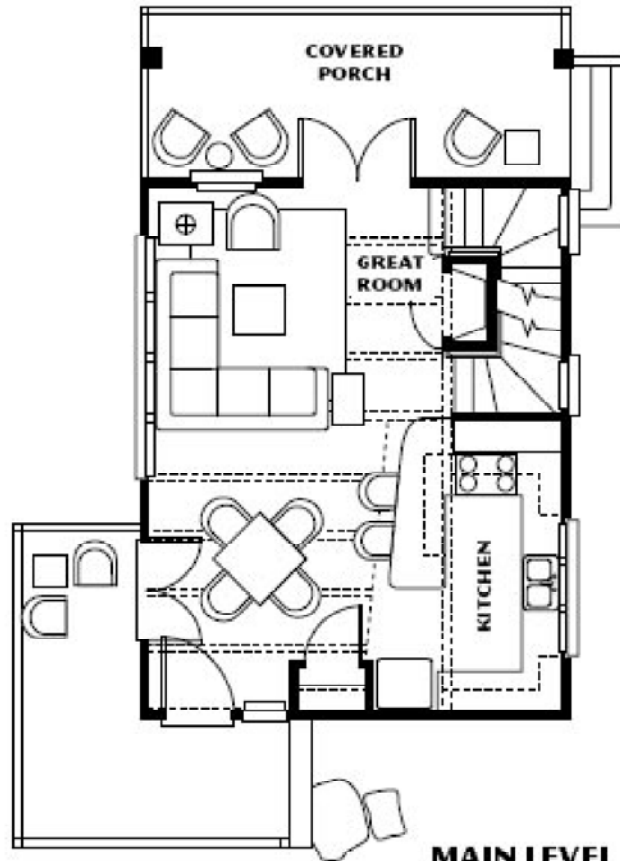

UPPER LEVEL

MAIN LEVEL

LOWER LEVEL

FURNISHED FLOOR PLANS

Honeysuckle Cabin | *1,744 total square feet*