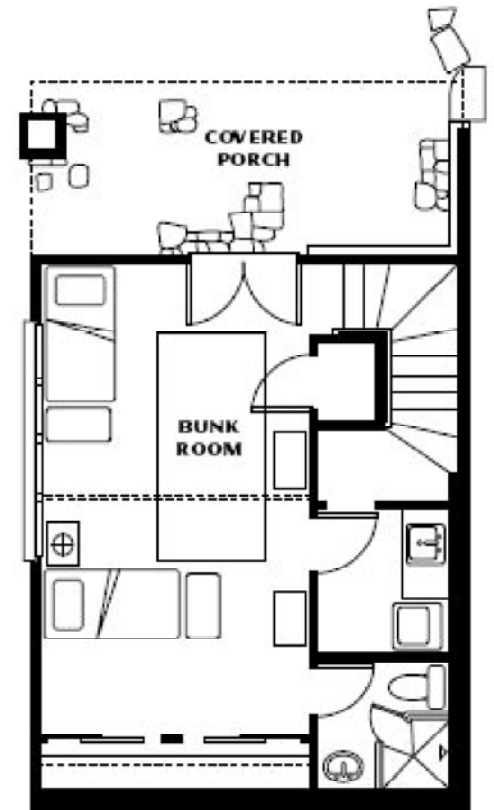

UPPER LEVEL

MAIN LEVEL

LOWER LEVEL

FURNISHED FLOOR PLANS

Honeysuckle Cabin | *1,744 total square feet*