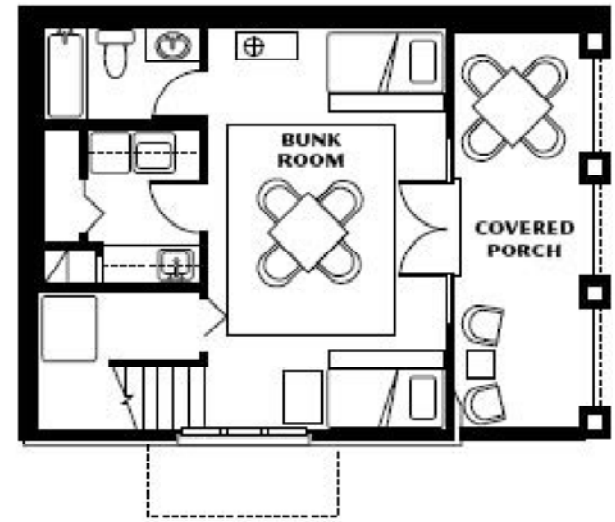

UPPER LEVEL

MAIN LEVEL

LOWER LEVEL

FURNISHED FLOOR PLANS

Shaker Cabin | *1,758 total square feet*