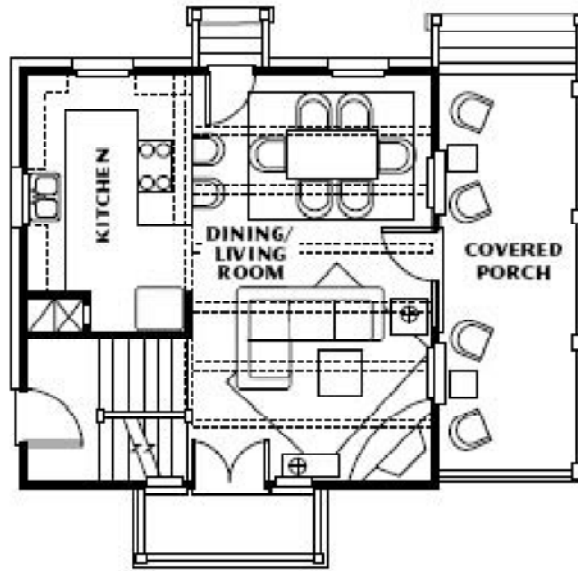

UPPER LEVEL

MAIN LEVEL

LOWER LEVEL

FURNISHED FLOOR PLANS

Shaker Cabin | *1,758 total square feet*