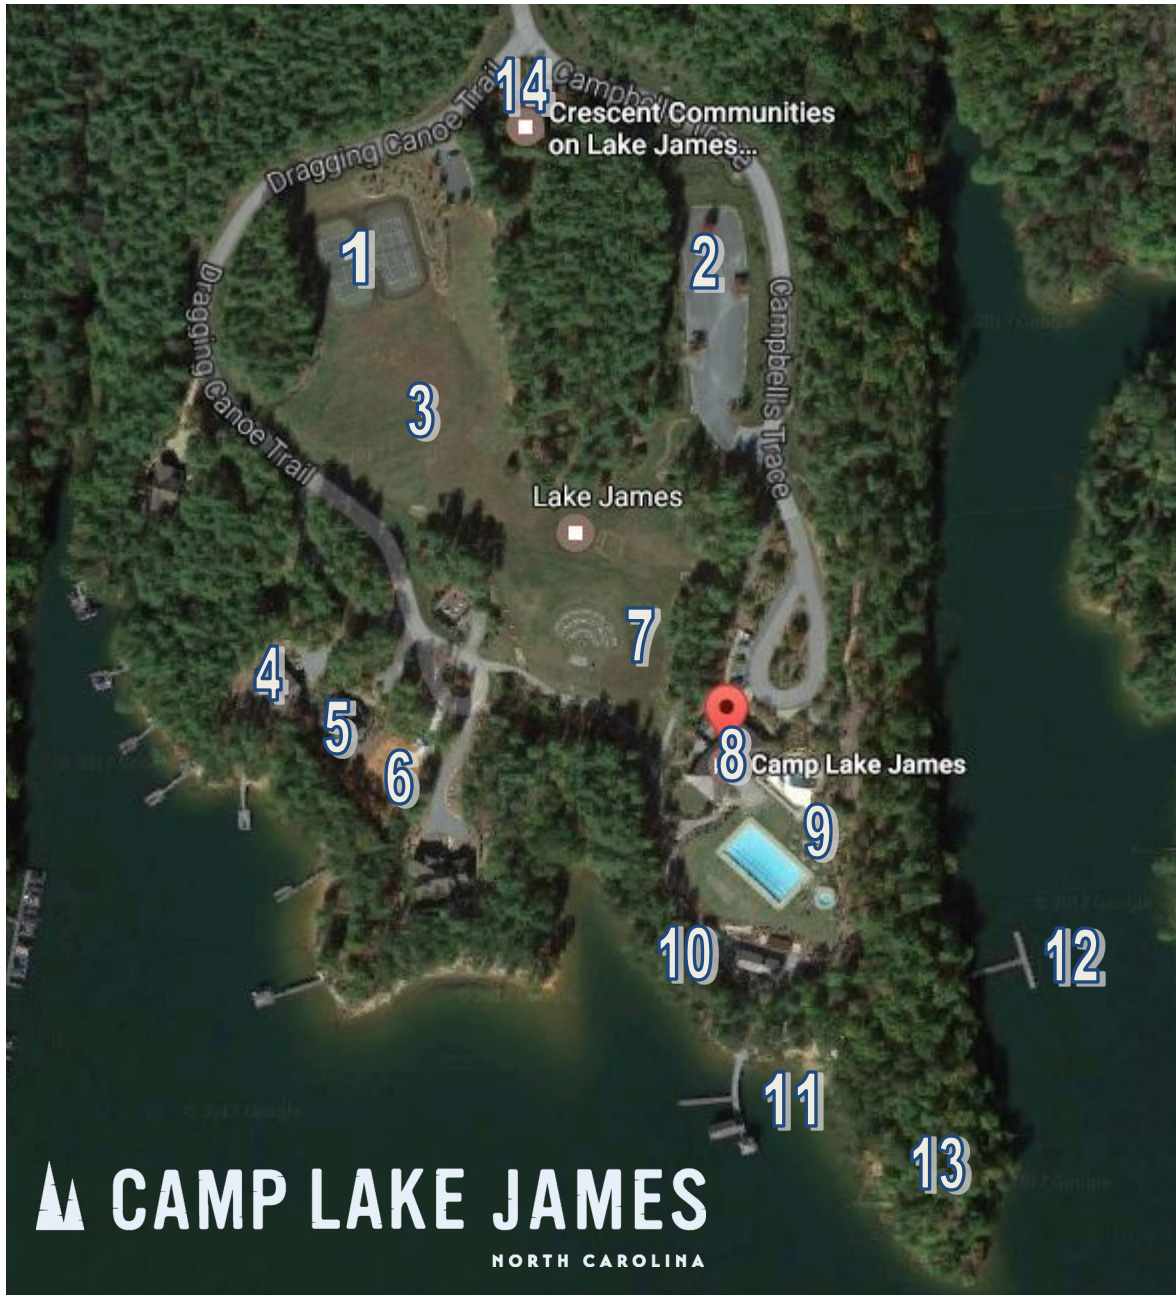

Map Key

1. Tennis Courts
2. Parking Lot
3. Activities Field
4. Bluegill Lodge
5. Lakeside Cabin
6. Row House
7. Amphitheatre
8. Social Hall/Canteen/Office
9. Pool/Kiddie Pool/Jacuzzi
10. Waterfront Patio Bar
11. Docks/Beach/Boats
12. T-docks
13. Picnic Point
14. Sales Office